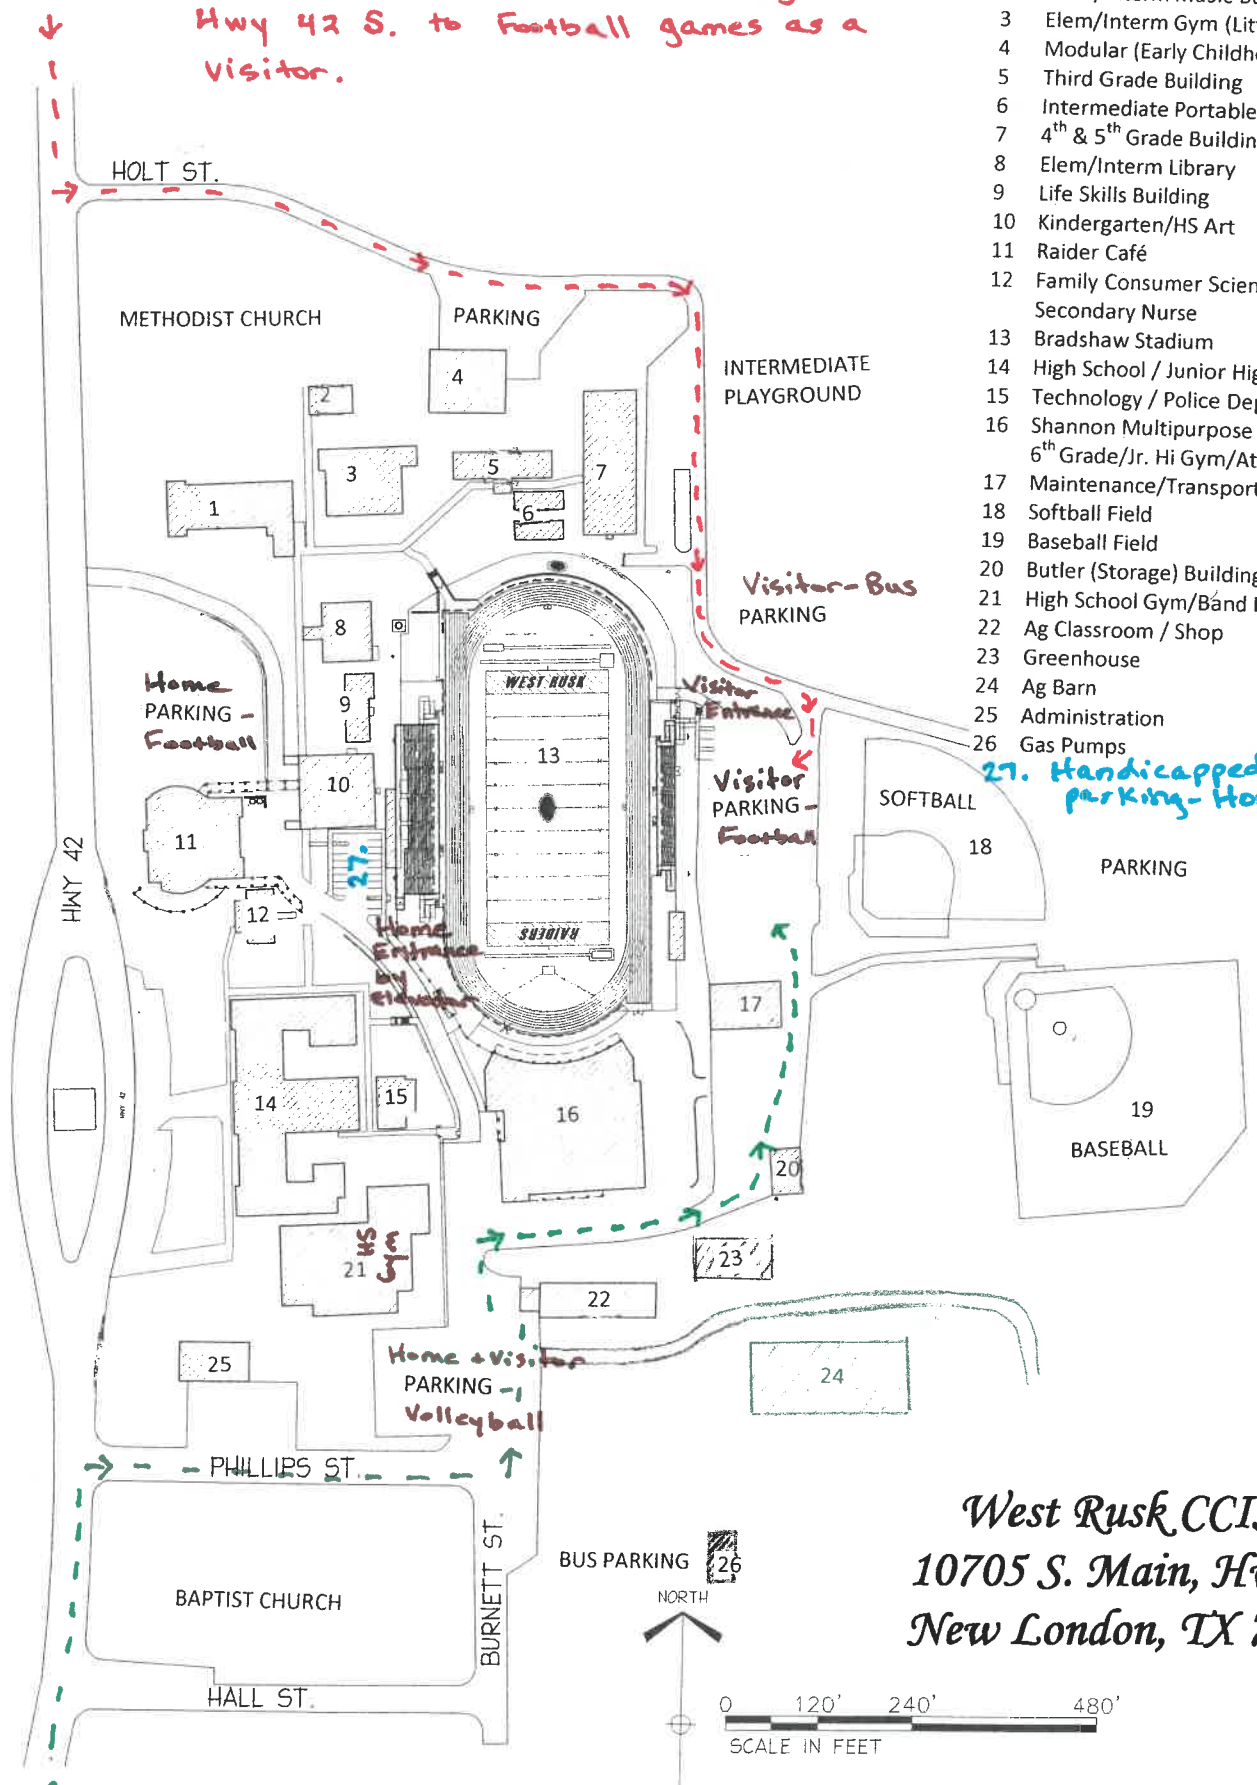

Follow Red dotted line if coming on Hwy 42 S. to Football games as a visitor.

- 1 Elementary Building (Primary)
- 2 Elem/Interm Music Building
- 3 Elem/Interm Gym (Little Gym)
- 4 Modular (Early Childhood)
- 5 Third Grade Building
- 6 Intermediate Portables
- 7 4th & 5th Grade Building
- 8 Elem/Interm Library
- 9 Life Skills Building
- 10 Kindergarten/HS Art
- 11 Raider Café
- 12 Family Consumer Science/ Secondary Nurse
- 13 Bradshaw Stadium
- 14 High School / Junior High
- 15 Technology / Police Dept.
- 16 Shannon Multipurpose 6th Grade/Jr. Hi Gym/Athletics
- 17 Maintenance/Transportation
- 18 Softball Field
- 19 Baseball Field
- 20 Butler (Storage) Building
- 21 High School Gym/Band Hall
- 22 Ag Classroom / Shop
- 23 Greenhouse
- 24 Ag Barn
- 25 Administration
- 26 Gas Pumps

27. Handicapped parking - HOME

West Rusk CCISD
 10705 S. Main, Hwy 42
 New London, TX 75682

Follow Green dotted line if coming on Hwy 42 N. to football games as a visitor.